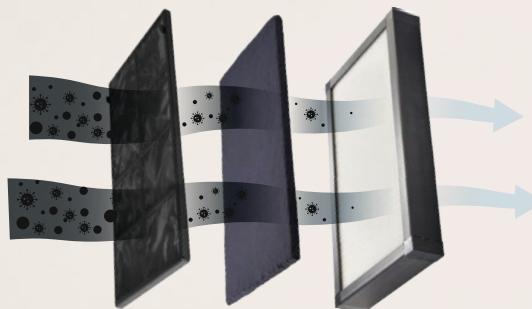

HEPA 14 patalpų valymo filtrų kokybė

Pasižymintys labai dideliu mechaniniu atsparumu HEPA 14 patalpų valymo filtrai su patentuota Nelior technologija išfiltruoja aerosolius, virusus, bakterijas ir alergenų iki sveikatai pavojingų kietųjų dalelių (PM1) ir iki 99.995% dalelių iki 0.07 mikrometrų dydžio. Stambių dalelių filtrai išfiltruoja iš patalpų oro, be kita ko, tokias oro daleles kaip namų dulkės ir naminių gyvūnėlių plaukai, tokiu būdu padidindami abiejų patalpų valymo filtrų efektyvumą ir tarnavimo laiką. Esant reikalui, juos lengva nuplauti, nekeičiant ir neperkant naujų (AP902 ir AH902).